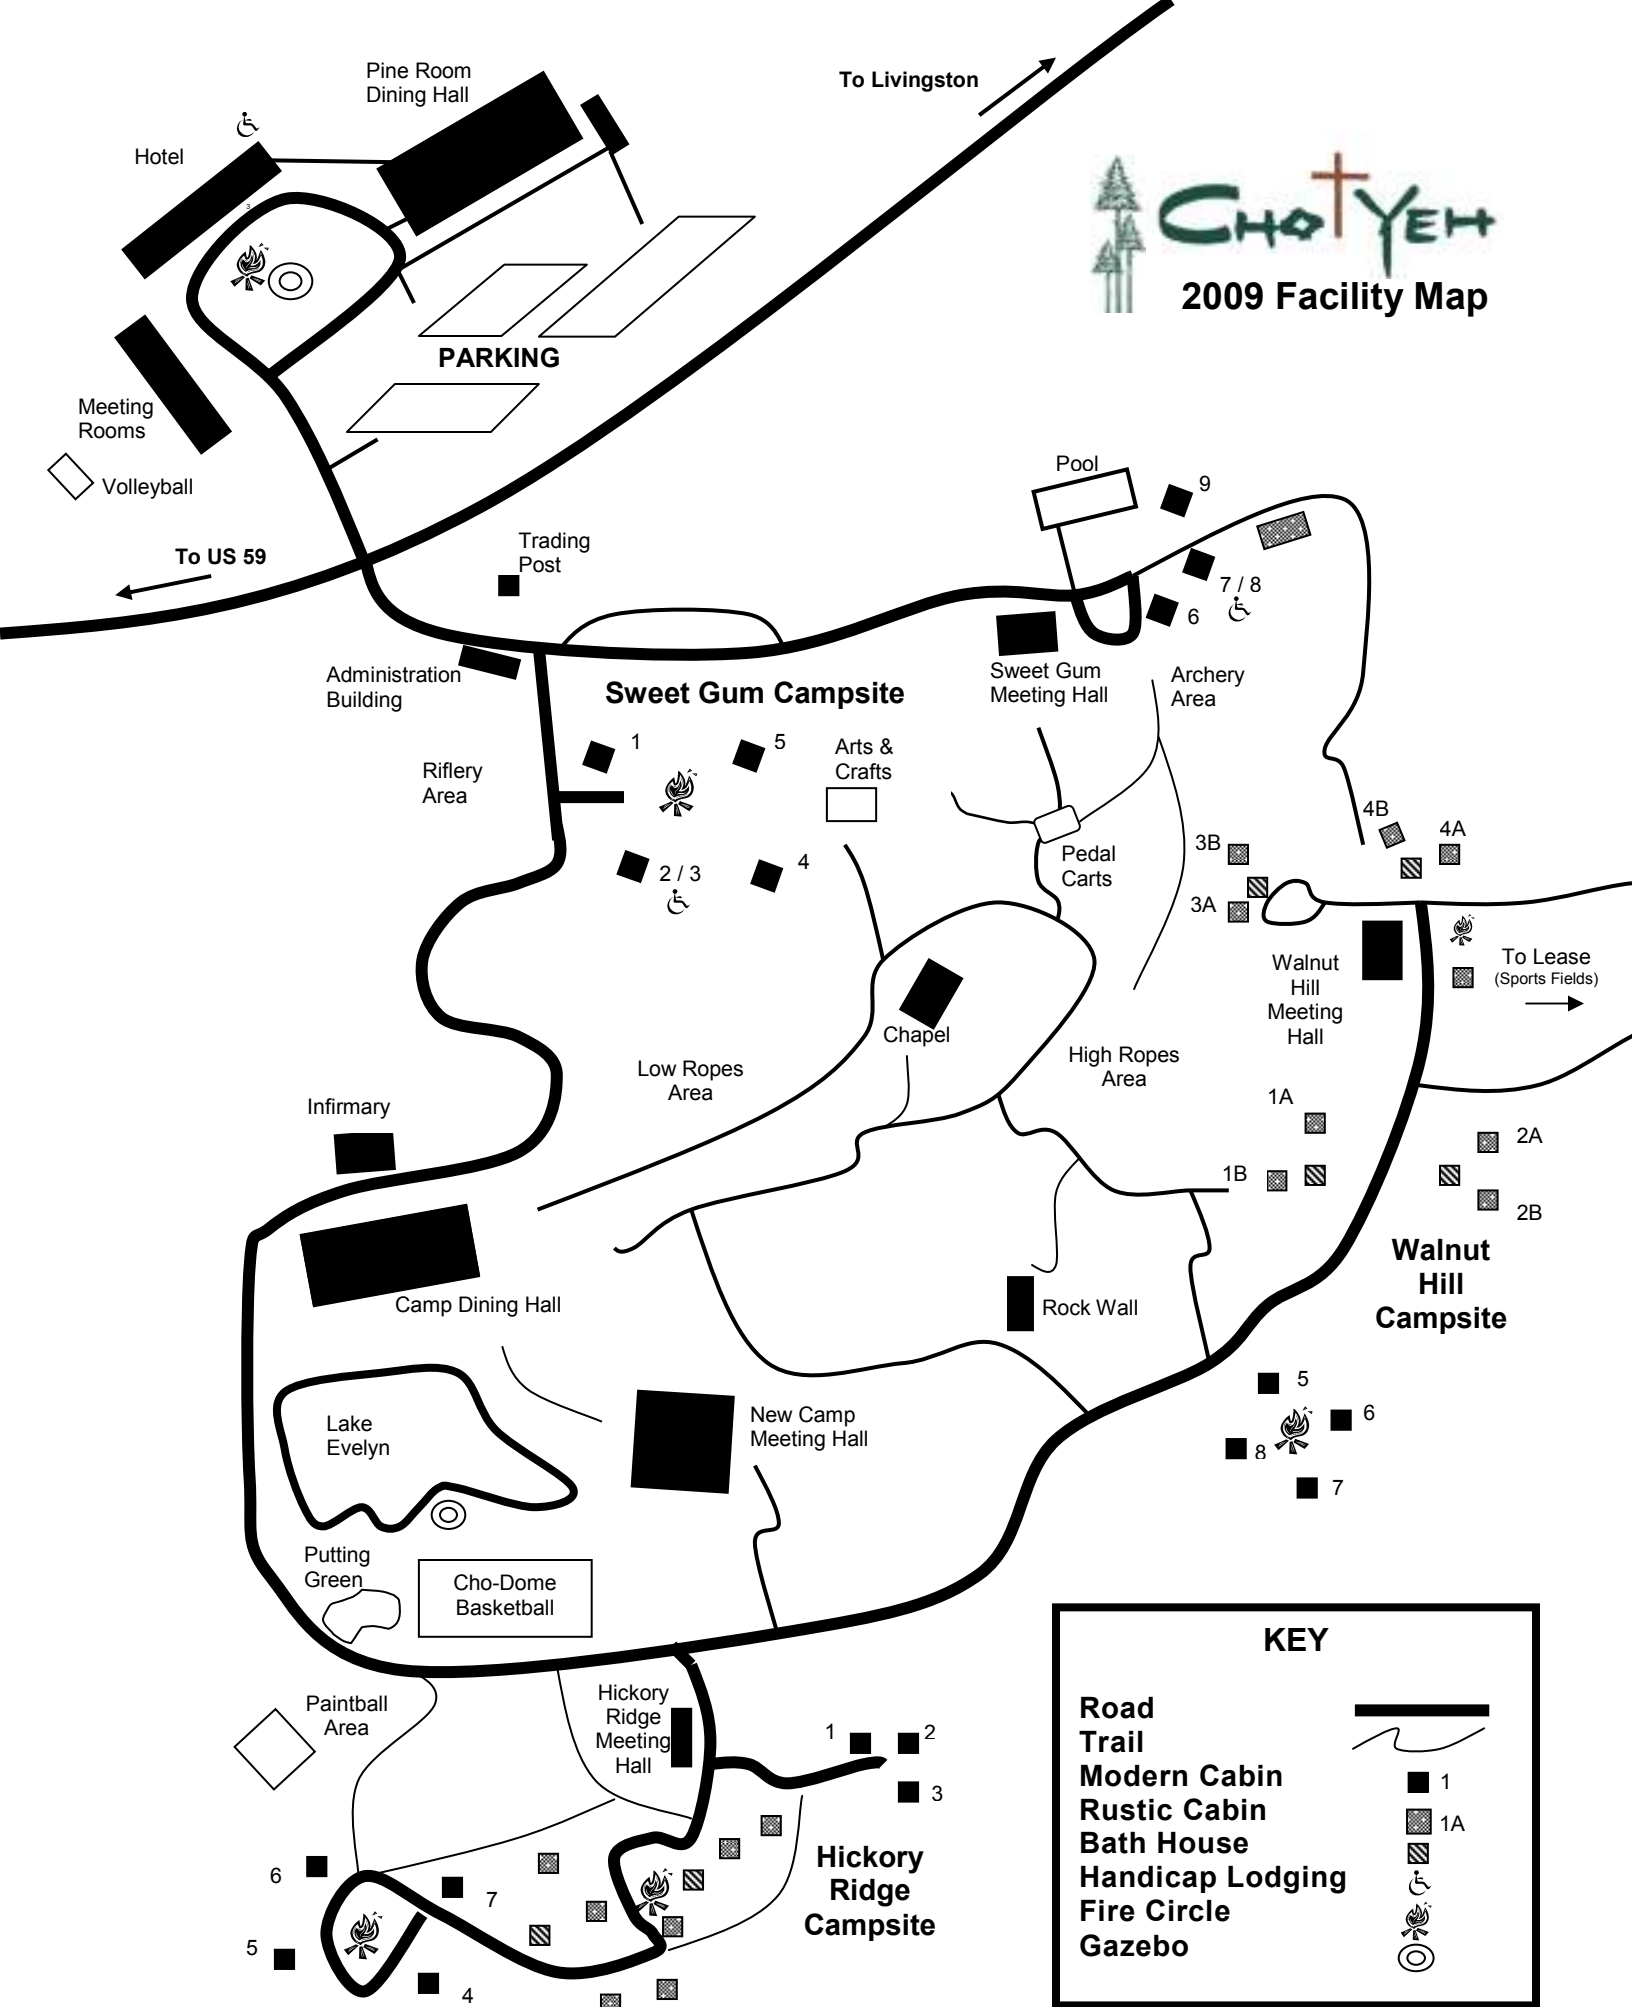

Cho-Yeh
2009 Facility Map

KEY	
Road	
Trail	
Modern Cabin	
Rustic Cabin	
Bath House	
Handicap Lodging	
Fire Circle	
Gazebo	