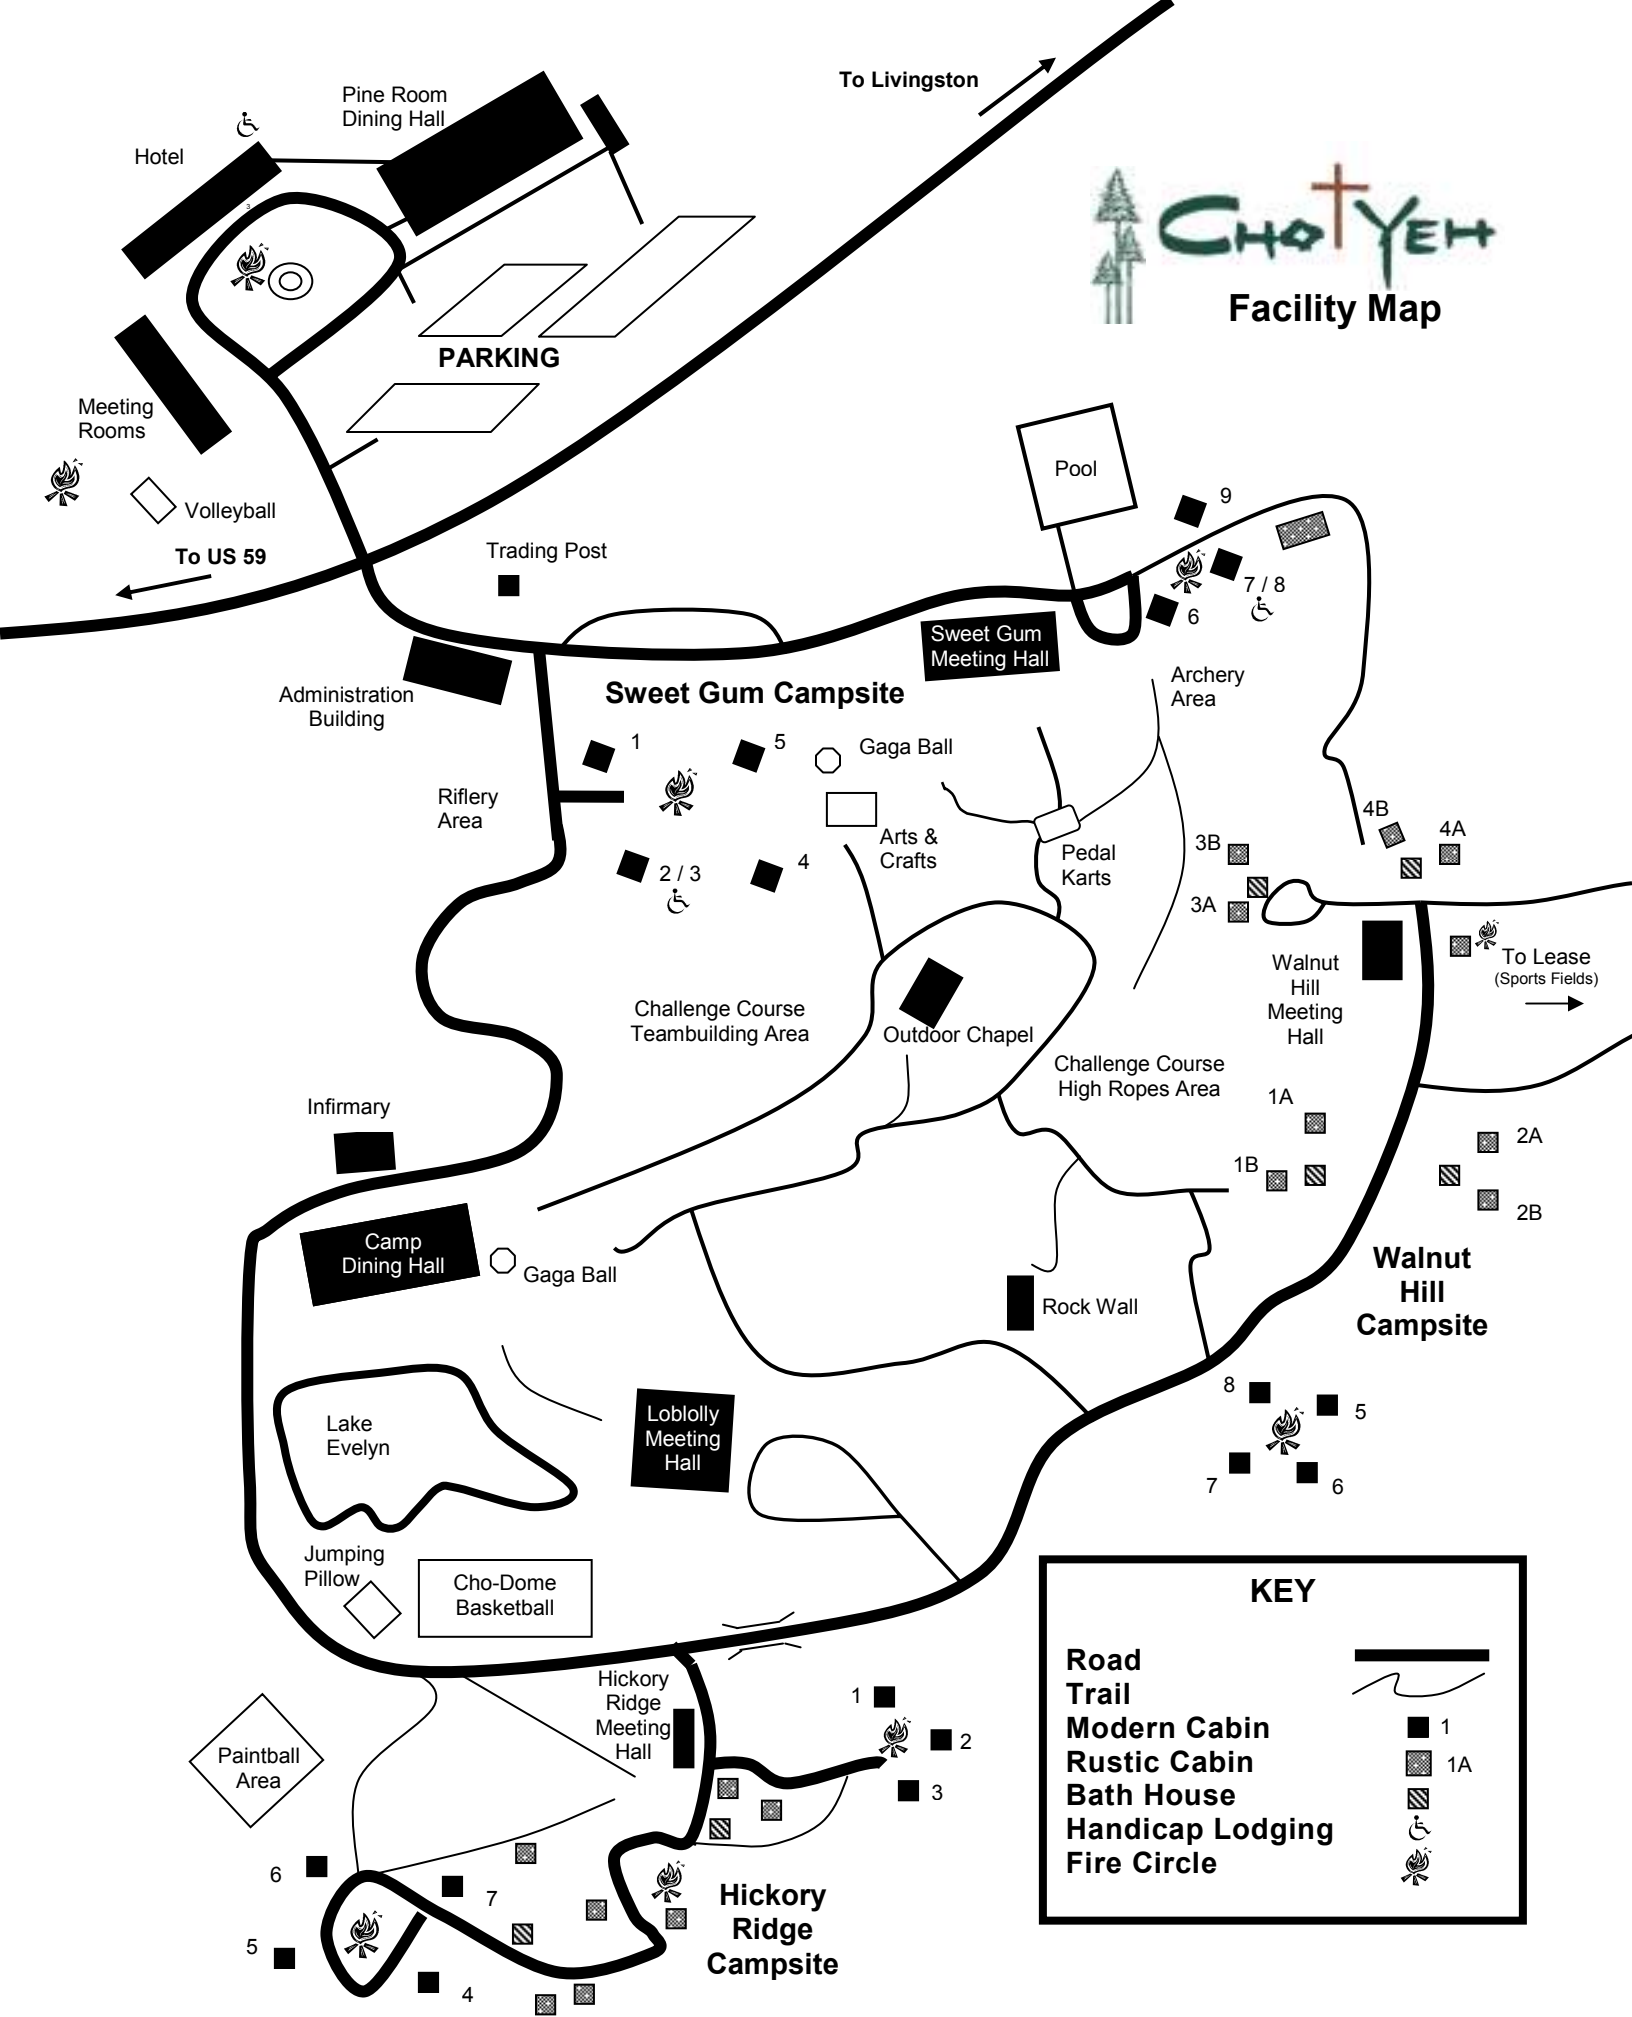

CHOYEH Facility Map

To Livingston →

← To US 59

→ To Lease (Sports Fields)

KEY

	Road		Trail
	Modern Cabin		1A
	Rustic Cabin		Handicap Lodging
	Bath House		Handicap Lodging
	Handicap Lodging		Fire Circle
	Fire Circle		